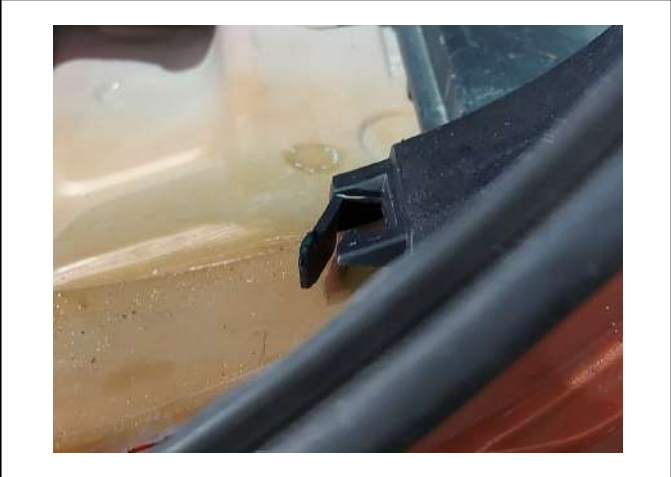

LKK Auto Consultants Pte Ltd

51 Ubi Ave 1 #01-25 Paya Ubi Industrial Park, Singapore 408933

TEL: 6256 3561 FAX: 6256 4315

Reg. No: 199607198R GST Reg. No. 19-9607198-R