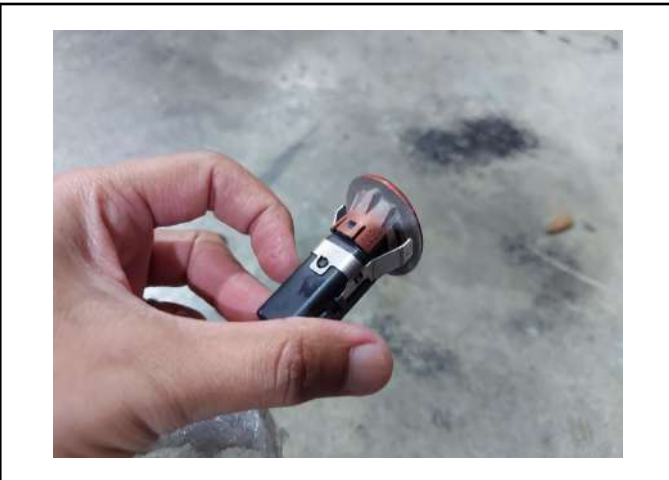

LKK Auto Consultants Pte Ltd

51 Ubi Ave 1 #01-25 Paya Ubi Industrial Park, Singapore 408933

TEL: 6256 3561 FAX: 6256 4315

Reg. No: 199607198R GST Reg. No. 19-9607198-R