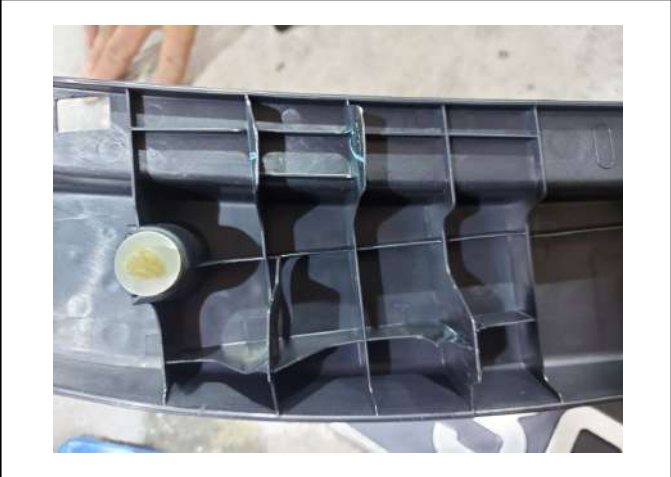

LKK Auto Consultants Pte Ltd

51 Ubi Ave 1 #01-25 Paya Ubi Industrial Park, Singapore 408933

TEL: 6256 3561 FAX: 6256 4315

Reg. No: 199607198R GST Reg. No. 19-9607198-R