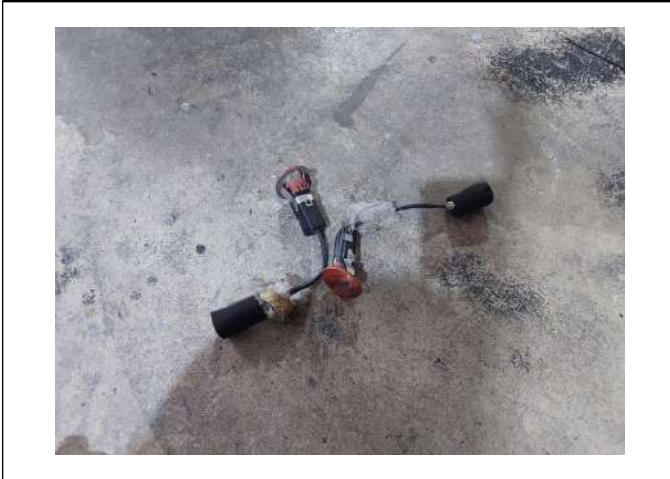

LKK Auto Consultants Pte Ltd

51 Ubi Ave 1 #01-25 Paya Ubi Industrial Park, Singapore 408933

TEL: 6256 3561 FAX: 6256 4315

Reg. No: 199607198R GST Reg. No. 19-9607198-R