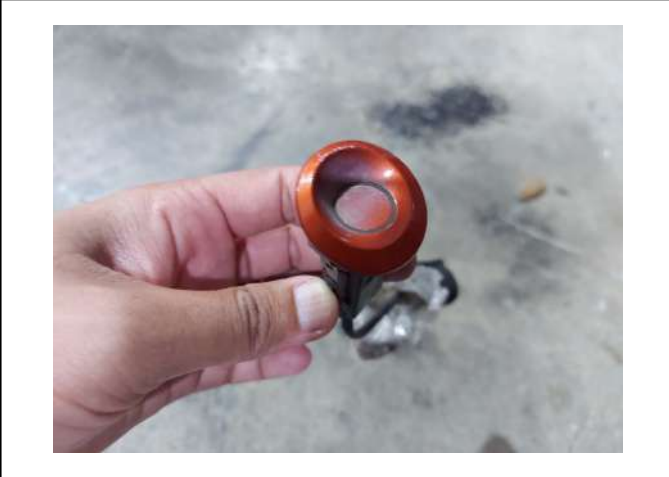

LKK Auto Consultants Pte Ltd

51 Ubi Ave 1 #01-25 Paya Ubi Industrial Park, Singapore 408933

TEL: 6256 3561 FAX: 6256 4315

Reg. No: 199607198R GST Reg. No. 19-9607198-R