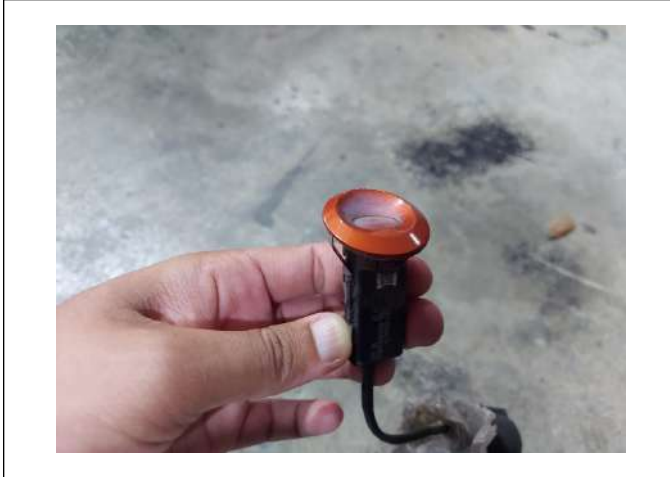

LKK Auto Consultants Pte Ltd

51 Ubi Ave 1 #01-25 Paya Ubi Industrial Park, Singapore 408933

TEL: 6256 3561 FAX: 6256 4315

Reg. No: 199607198R GST Reg. No. 19-9607198-R