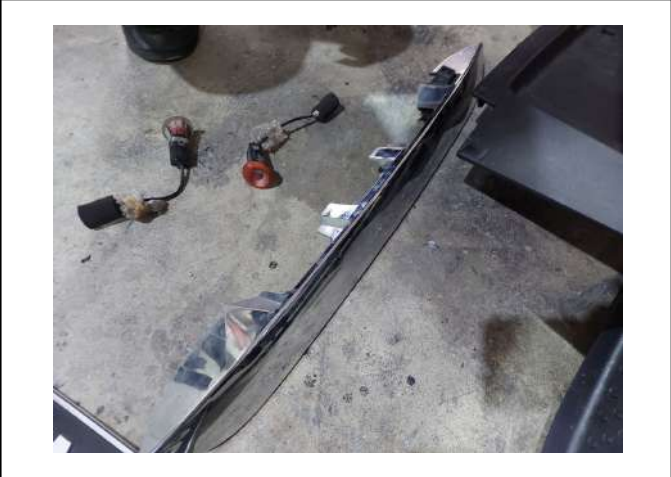

LKK Auto Consultants Pte Ltd

51 Ubi Ave 1 #01-25 Paya Ubi Industrial Park, Singapore 408933

TEL: 6256 3561 FAX: 6256 4315

Reg. No: 199607198R GST Reg. No. 19-9607198-R

PHOTOGRAPHS FOR VEHICLE NO. SMG 3084Y

RE-INSPECTION