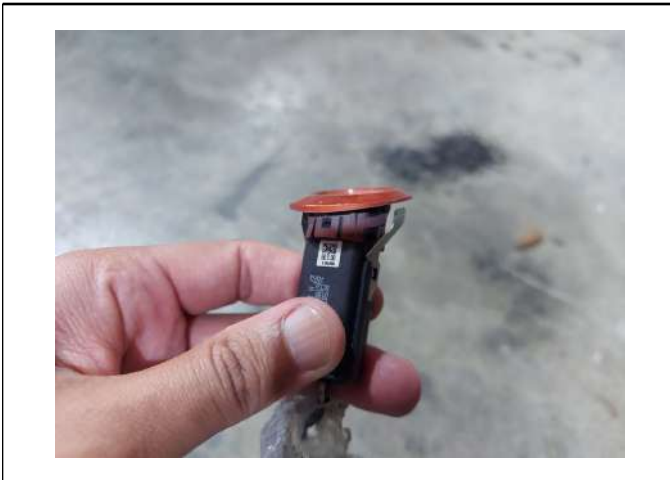

LKK Auto Consultants Pte Ltd

51 Ubi Ave 1 #01-25 Paya Ubi Industrial Park, Singapore 408933

TEL: 6256 3561 FAX: 6256 4315

Reg. No: 199607198R GST Reg. No. 19-9607198-R