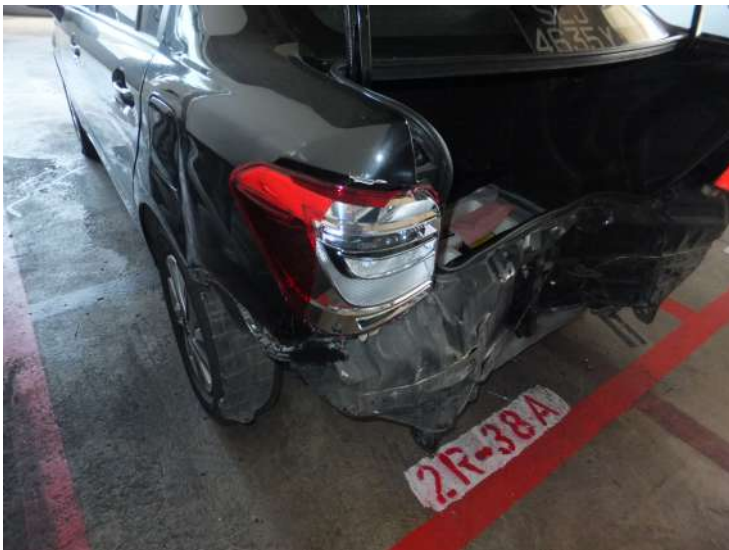

LKK Auto Consultants Pte Ltd

51 Ubi Ave 1 #01-25 Paya Ubi Industrial Park, Singapore 408933

TEL: 6256 3561 FAX: 6256 4315

Reg. No: 199607198R GST Reg. No. 19-9607198-R