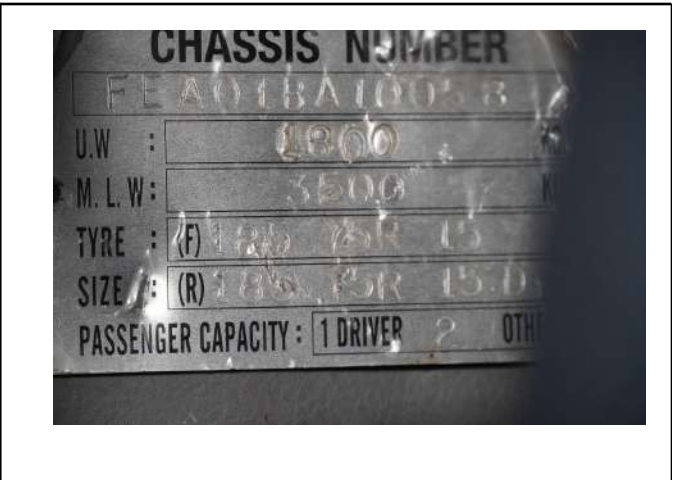

LKK Auto Consultants Pte Ltd

51 Ubi Ave 1 #01-25 Paya Ubi Industrial Park, Singapore 408933

TEL: 6256 3561 FAX: 6256 4315

Reg. No: 199607198R GST Reg. No. 19-9607198-R

PHOTOGRAPHS FOR VEHICLE NO. GBD 9974K

INSPECTION