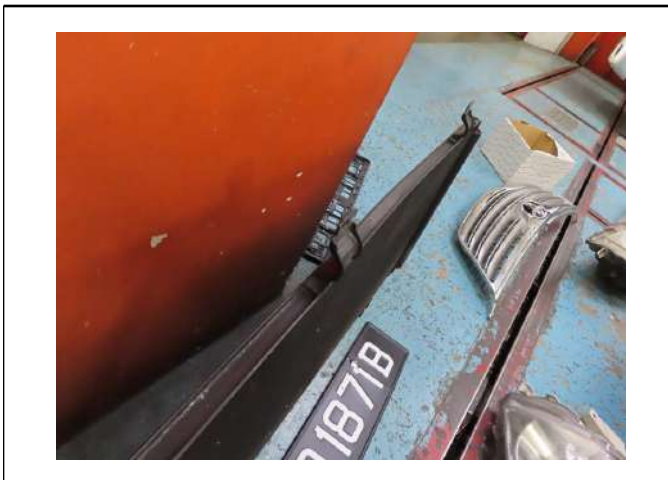

LKK Auto Consultants Pte Ltd

51 Ubi Ave 1 #01-25 Paya Ubi Industrial Park, Singapore 408933

TEL: 6256 3561 FAX: 6256 4315

Reg. No: 199607198R GST Reg. No. 19-9607198-R