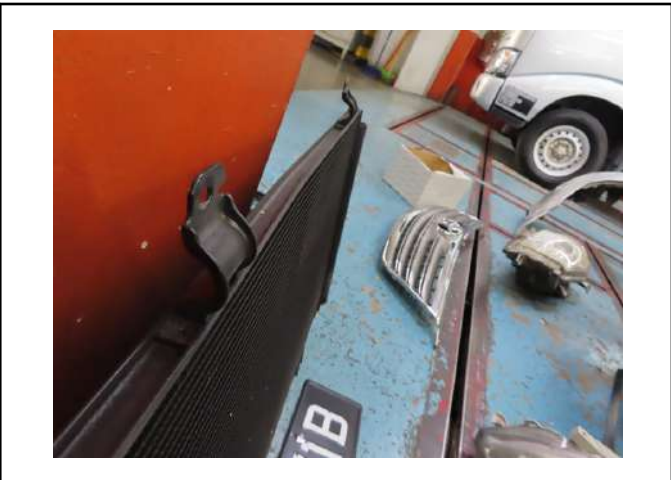

LKK Auto Consultants Pte Ltd

51 Ubi Ave 1 #01-25 Paya Ubi Industrial Park, Singapore 408933

TEL: 6256 3561 FAX: 6256 4315

Reg. No: 199607198R GST Reg. No. 19-9607198-R