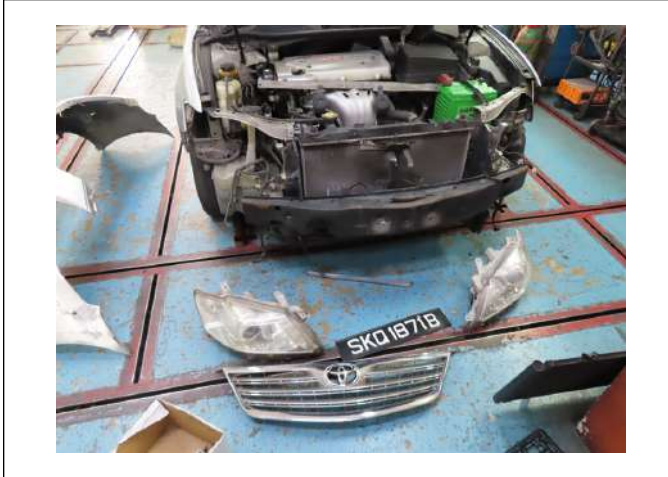

LKK Auto Consultants Pte Ltd

51 Ubi Ave 1 #01-25 Paya Ubi Industrial Park, Singapore 408933

TEL: 6256 3561 FAX: 6256 4315

Reg. No: 199607198R GST Reg. No. 19-9607198-R

PHOTOGRAPHS FOR VEHICLE NO. SKQ 1871B

RE-INSPECTION