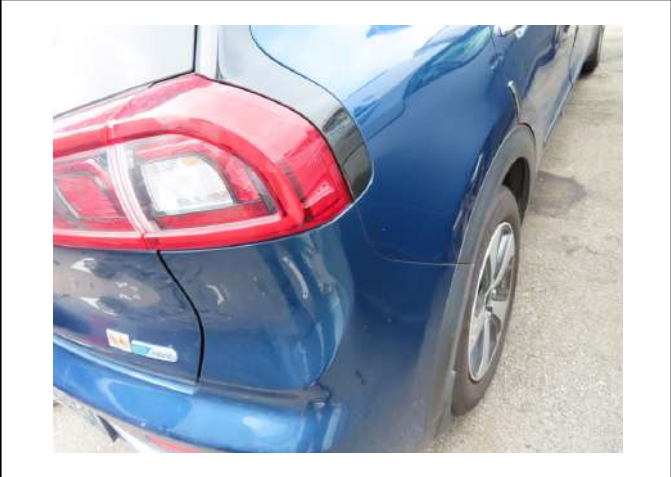

LKK Auto Consultants Pte Ltd

51 Ubi Ave 1 #01-25 Paya Ubi Industrial Park, Singapore 408933

TEL: 6256 3561 FAX: 6256 4315

Reg. No: 199607198R GST Reg. No. 19-9607198-R