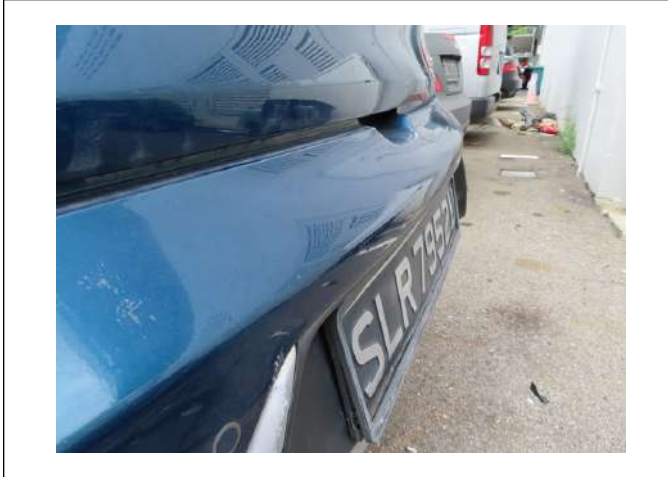

LKK Auto Consultants Pte Ltd

51 Ubi Ave 1 #01-25 Paya Ubi Industrial Park, Singapore 408933

TEL: 6256 3561 FAX: 6256 4315

Reg. No: 199607198R GST Reg. No. 19-9607198-R