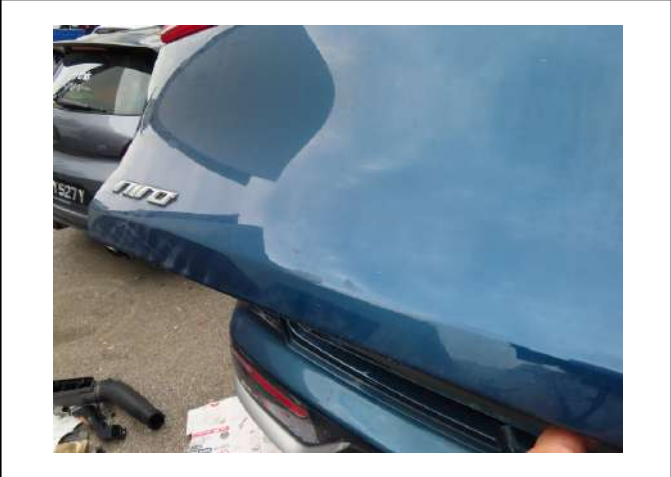

LKK Auto Consultants Pte Ltd

51 Ubi Ave 1 #01-25 Paya Ubi Industrial Park, Singapore 408933

TEL: 6256 3561 FAX: 6256 4315

Reg. No: 199607198R GST Reg. No. 19-9607198-R