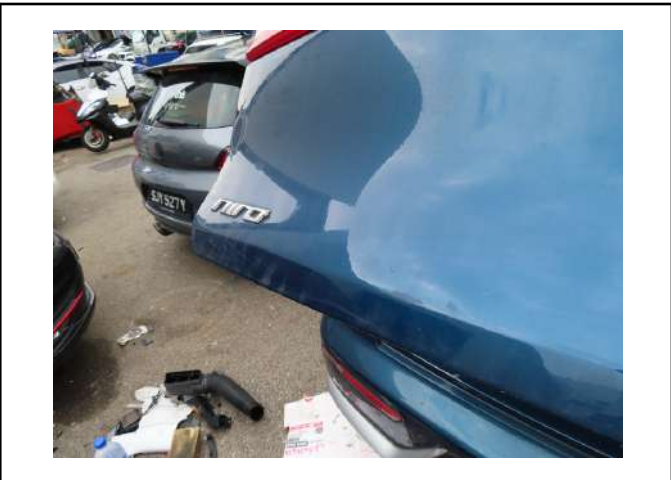

LKK Auto Consultants Pte Ltd

51 Ubi Ave 1 #01-25 Paya Ubi Industrial Park, Singapore 408933

TEL: 6256 3561 FAX: 6256 4315

Reg. No: 199607198R GST Reg. No. 19-9607198-R