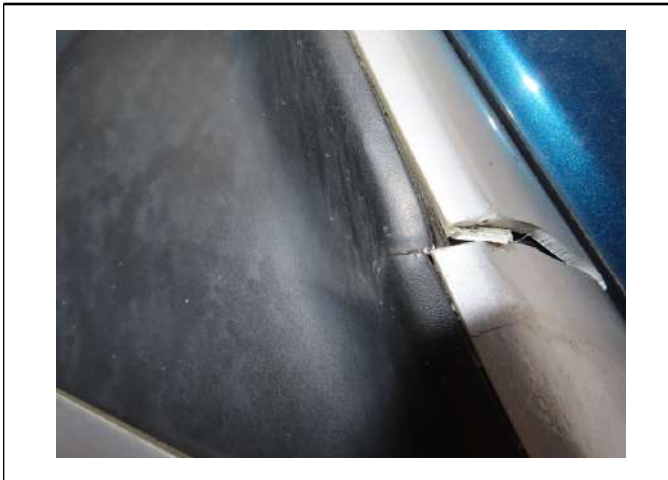

LKK Auto Consultants Pte Ltd

51 Ubi Ave 1 #01-25 Paya Ubi Industrial Park, Singapore 408933

TEL: 6256 3561 FAX: 6256 4315

Reg. No: 199607198R GST Reg. No. 19-9607198-R