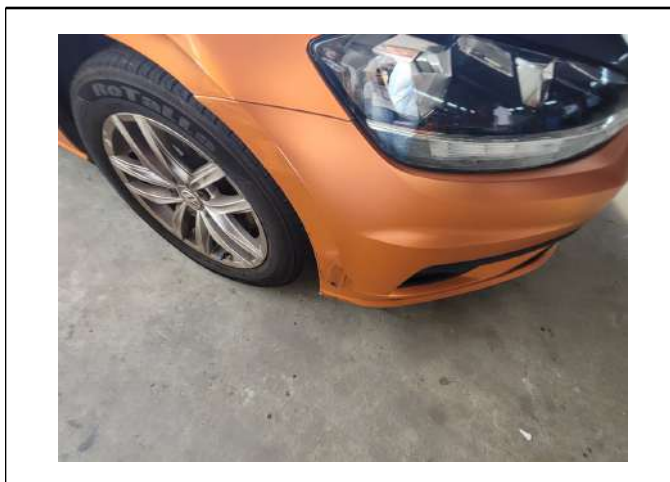

LKK Auto Consultants Pte Ltd

51 Ubi Ave 1 #01-25 Paya Ubi Industrial Park, Singapore 408933

TEL: 6256 3561 FAX: 6256 4315

Reg. No: 199607198R GST Reg. No. 19-9607198-R

PHOTOGRAPHS FOR VEHICLE NO. SMD 671M

INSPECTION