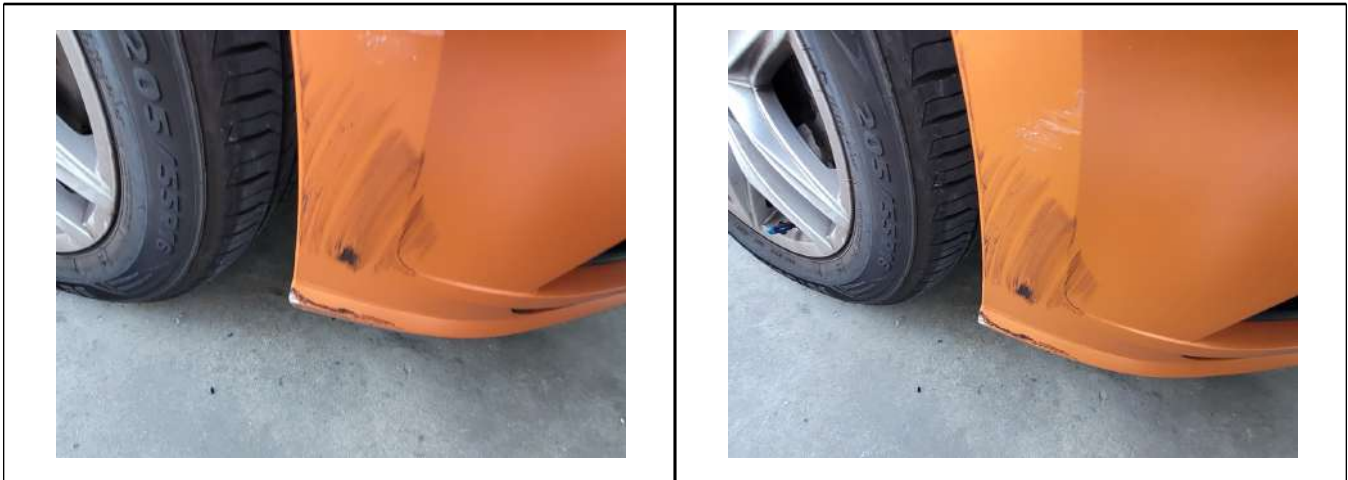

LKK Auto Consultants Pte Ltd

51 Ubi Ave 1 #01-25 Paya Ubi Industrial Park, Singapore 408933

TEL: 6256 3561 FAX: 6256 4315

Reg. No: 199607198R GST Reg. No. 19-9607198-R