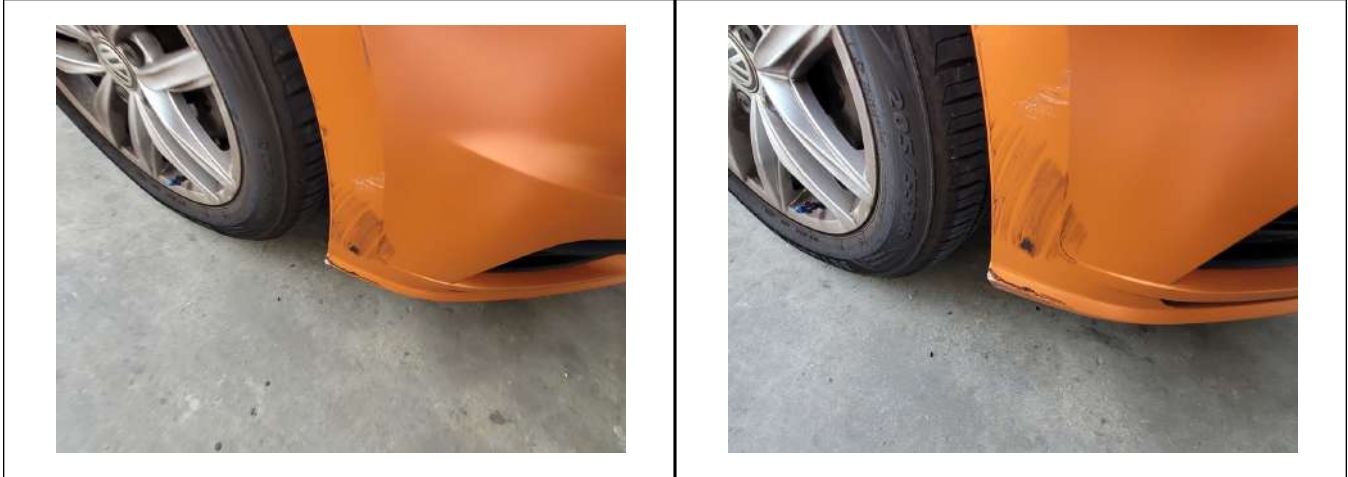

LKK Auto Consultants Pte Ltd

51 Ubi Ave 1 #01-25 Paya Ubi Industrial Park, Singapore 408933

TEL: 6256 3561 FAX: 6256 4315

Reg. No: 199607198R GST Reg. No. 19-9607198-R