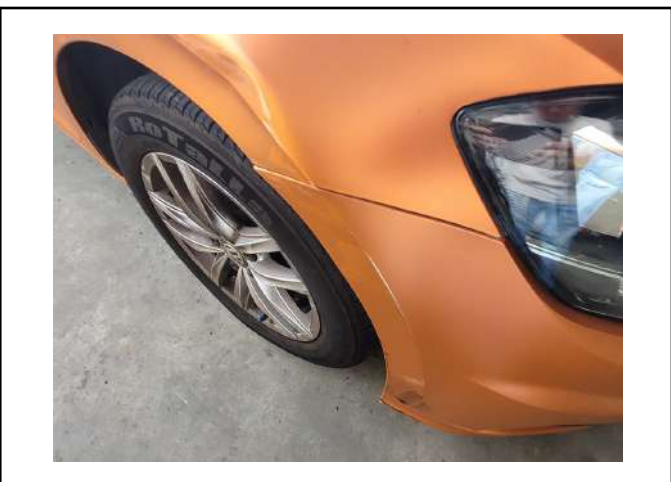

LKK Auto Consultants Pte Ltd

51 Ubi Ave 1 #01-25 Paya Ubi Industrial Park, Singapore 408933

TEL: 6256 3561 FAX: 6256 4315

Reg. No: 199607198R GST Reg. No. 19-9607198-R

PHOTOGRAPHS FOR VEHICLE NO. SMD 671M

INSPECTION