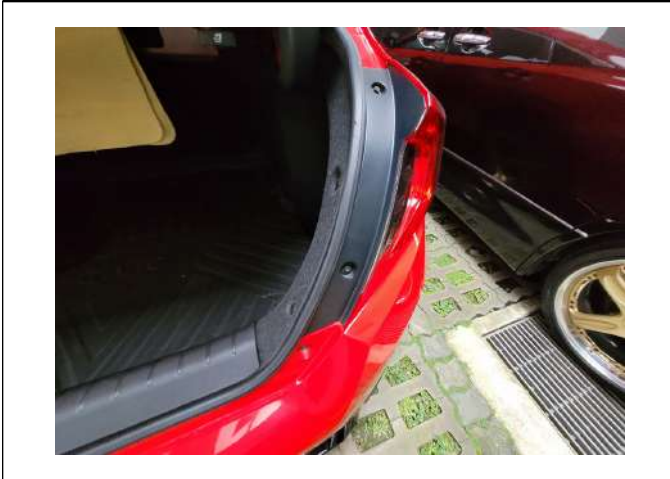

LKK Auto Consultants Pte Ltd

51 Ubi Ave 1 #01-25 Paya Ubi Industrial Park, Singapore 408933

TEL: 6256 3561 FAX: 6256 4315

Reg. No: 199607198R GST Reg. No. 19-9607198-R