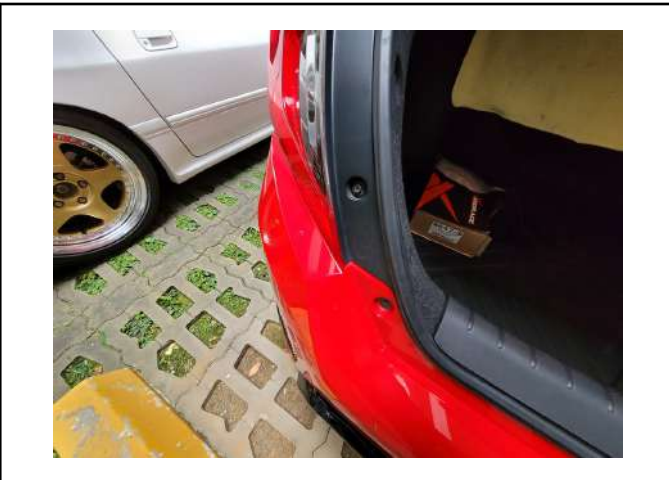

LKK Auto Consultants Pte Ltd

51 Ubi Ave 1 #01-25 Paya Ubi Industrial Park, Singapore 408933

TEL: 6256 3561 FAX: 6256 4315

Reg. No: 199607198R GST Reg. No. 19-9607198-R