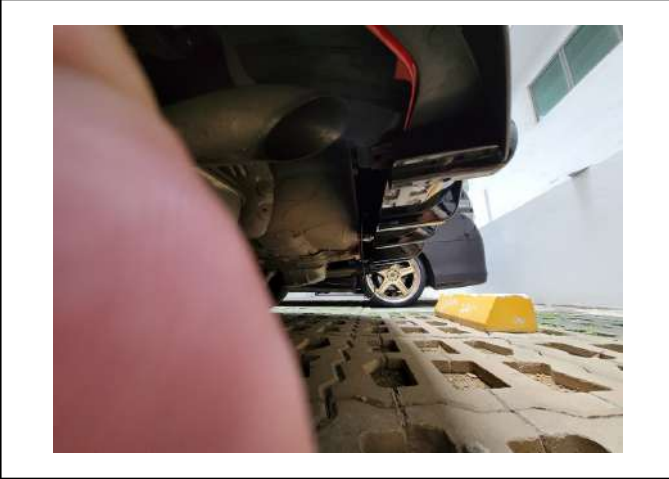

LKK Auto Consultants Pte Ltd

51 Ubi Ave 1 #01-25 Paya Ubi Industrial Park, Singapore 408933

TEL: 6256 3561 FAX: 6256 4315

Reg. No: 199607198R GST Reg. No. 19-9607198-R