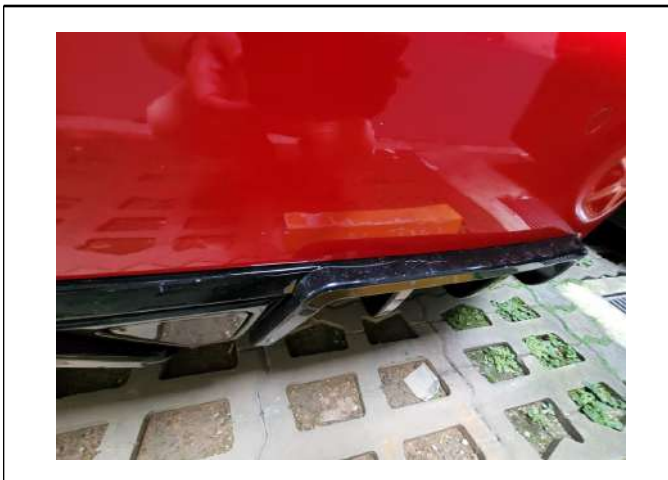

LKK Auto Consultants Pte Ltd

51 Ubi Ave 1 #01-25 Paya Ubi Industrial Park, Singapore 408933

TEL: 6256 3561 FAX: 6256 4315

Reg. No: 199607198R GST Reg. No. 19-9607198-R