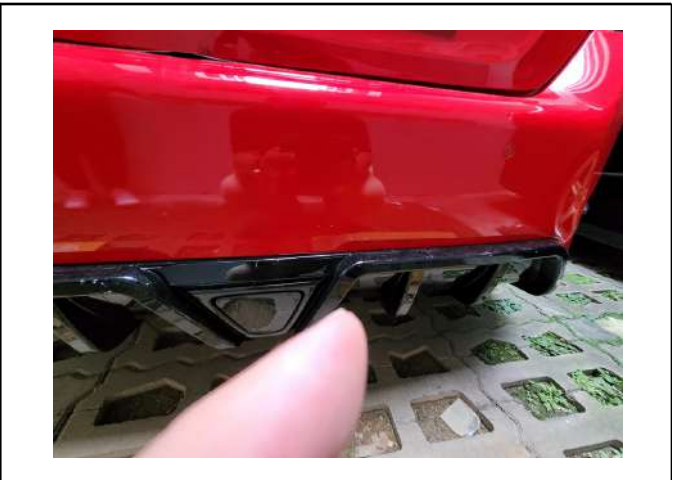

LKK Auto Consultants Pte Ltd

51 Ubi Ave 1 #01-25 Paya Ubi Industrial Park, Singapore 408933

TEL: 6256 3561 FAX: 6256 4315

Reg. No: 199607198R GST Reg. No. 19-9607198-R