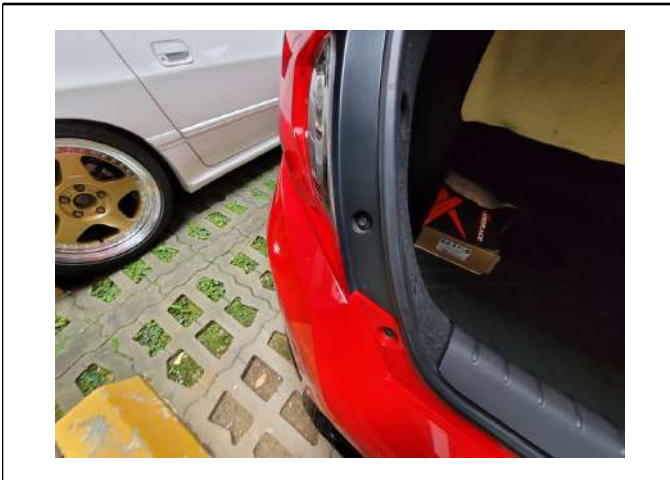

LKK Auto Consultants Pte Ltd

51 Ubi Ave 1 #01-25 Paya Ubi Industrial Park, Singapore 408933

TEL: 6256 3561 FAX: 6256 4315

Reg. No: 199607198R GST Reg. No. 19-9607198-R