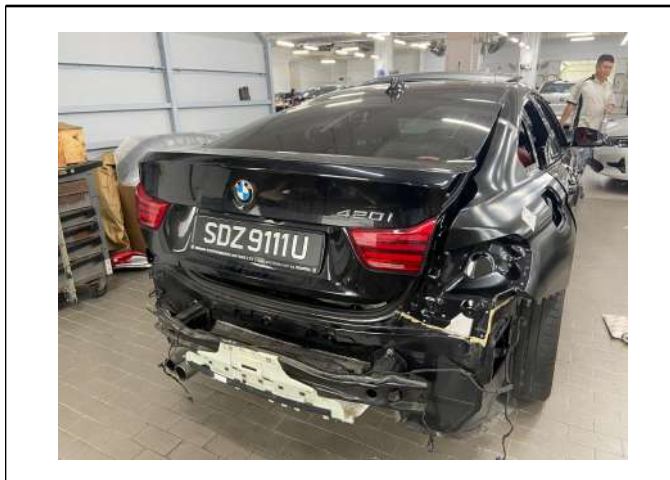

LKK Auto Consultants Pte Ltd

51 Ubi Ave 1 #01-25 Paya Ubi Industrial Park, Singapore 408933

TEL: 6256 3561 FAX: 6256 4315

Reg. No: 199607198R GST Reg. No. 19-9607198-R

PHOTOGRAPHS FOR VEHICLE NO. SDZ 9111U

RE-INSPECTION