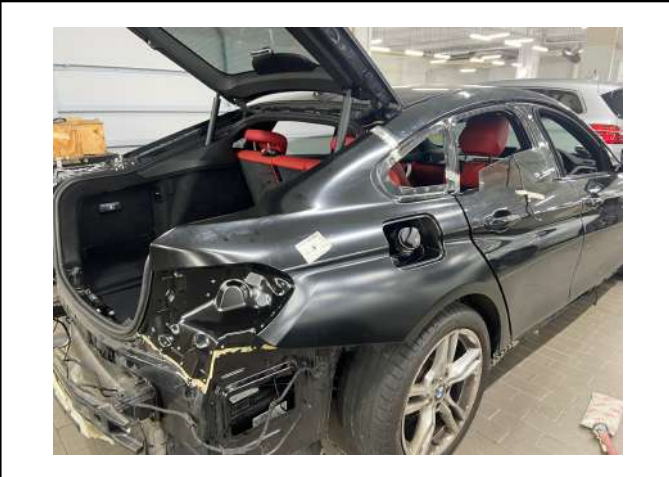

LKK Auto Consultants Pte Ltd

51 Ubi Ave 1 #01-25 Paya Ubi Industrial Park, Singapore 408933

TEL: 6256 3561 FAX: 6256 4315

Reg. No: 199607198R GST Reg. No. 19-9607198-R