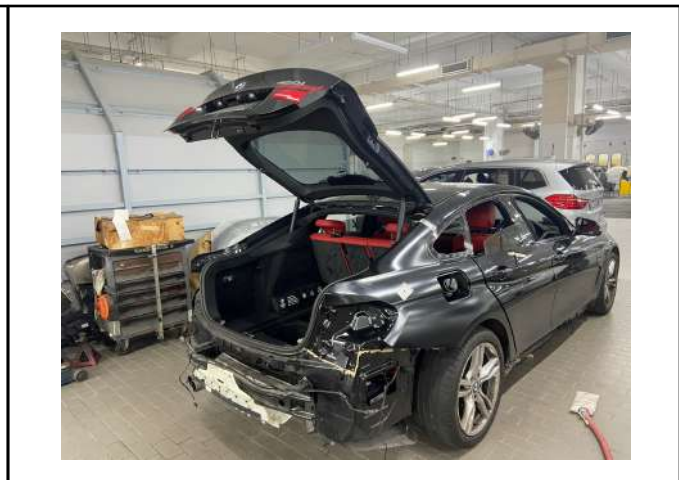

LKK Auto Consultants Pte Ltd

51 Ubi Ave 1 #01-25 Paya Ubi Industrial Park, Singapore 408933

TEL: 6256 3561 FAX: 6256 4315

Reg. No: 199607198R GST Reg. No. 19-9607198-R

PHOTOGRAPHS FOR VEHICLE NO. SDZ 9111U

RE-INSPECTION