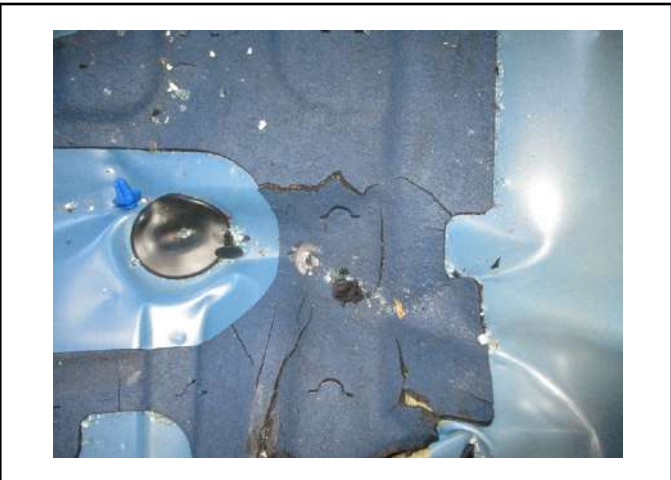

LKK Auto Consultants Pte Ltd

51 Ubi Ave 1 #01-25 Paya Ubi Industrial Park, Singapore 408933

TEL: 6256 3561 FAX: 6256 4315

Reg. No: 199607198R GST Reg. No. 19-9607198-R