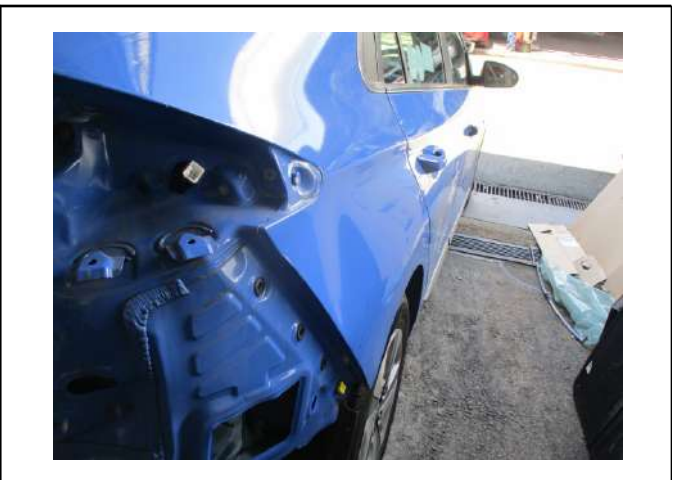

LKK Auto Consultants Pte Ltd

51 Ubi Ave 1 #01-25 Paya Ubi Industrial Park, Singapore 408933

TEL: 6256 3561 FAX: 6256 4315

Reg. No: 199607198R GST Reg. No. 19-9607198-R