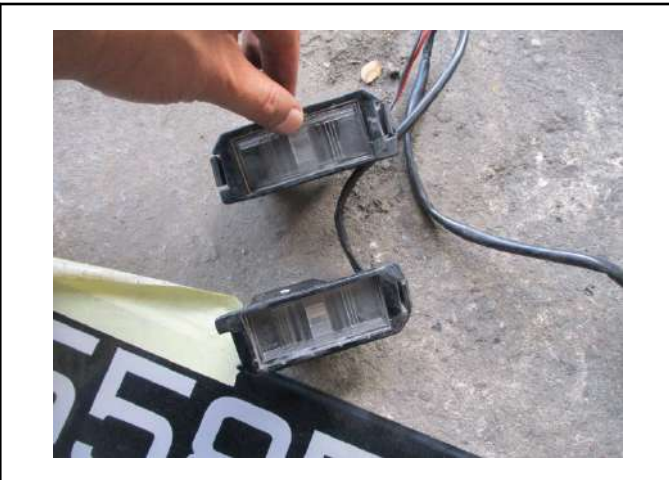

LKK Auto Consultants Pte Ltd

51 Ubi Ave 1 #01-25 Paya Ubi Industrial Park, Singapore 408933

TEL: 6256 3561 FAX: 6256 4315

Reg. No: 199607198R GST Reg. No. 19-9607198-R