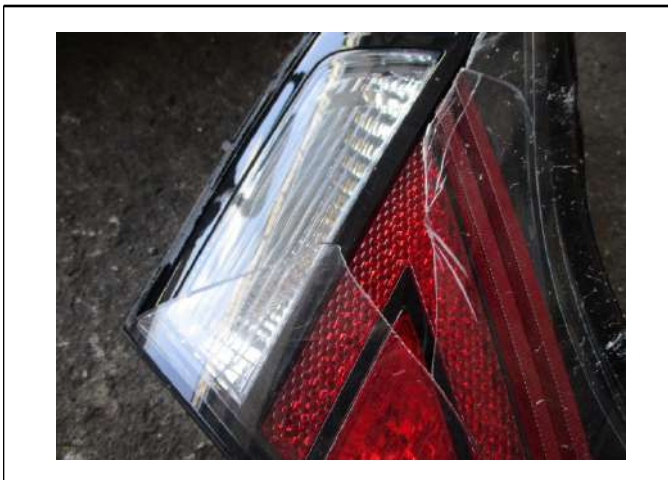

LKK Auto Consultants Pte Ltd

51 Ubi Ave 1 #01-25 Paya Ubi Industrial Park, Singapore 408933

TEL: 6256 3561 FAX: 6256 4315

Reg. No: 199607198R GST Reg. No. 19-9607198-R