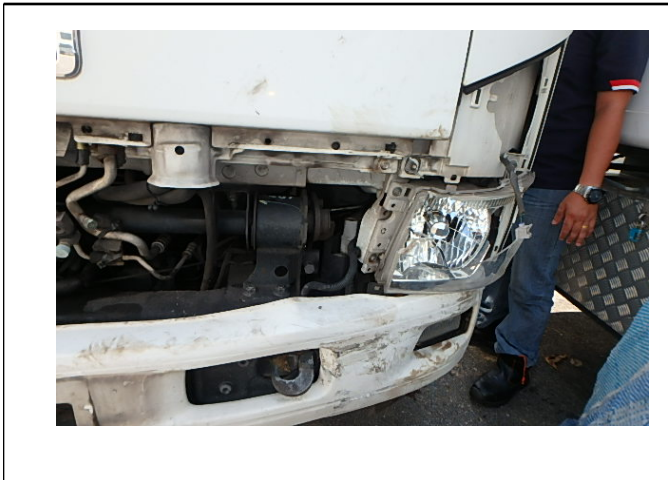

LKK Auto Consultants Pte Ltd

51 Ubi Ave 1 #01-25 Paya Ubi Industrial Park, Singapore 408933

TEL: 6256 3561 FAX: 6256 4315

Reg. No: 199607198R GST Reg. No. 19-9607198-R

PHOTOGRAPHS FOR VEHICLE NO. YP 1929J

INSPECTION