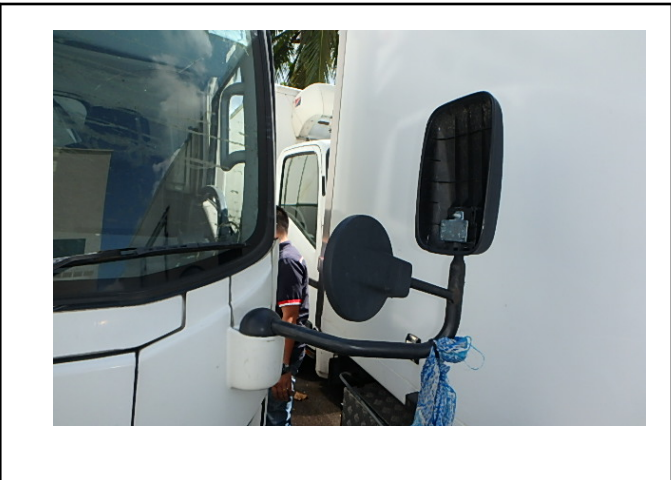

LKK Auto Consultants Pte Ltd

51 Ubi Ave 1 #01-25 Paya Ubi Industrial Park, Singapore 408933

TEL: 6256 3561 FAX: 6256 4315

Reg. No: 199607198R GST Reg. No. 19-9607198-R

PHOTOGRAPHS FOR VEHICLE NO. YP 1929J

INSPECTION