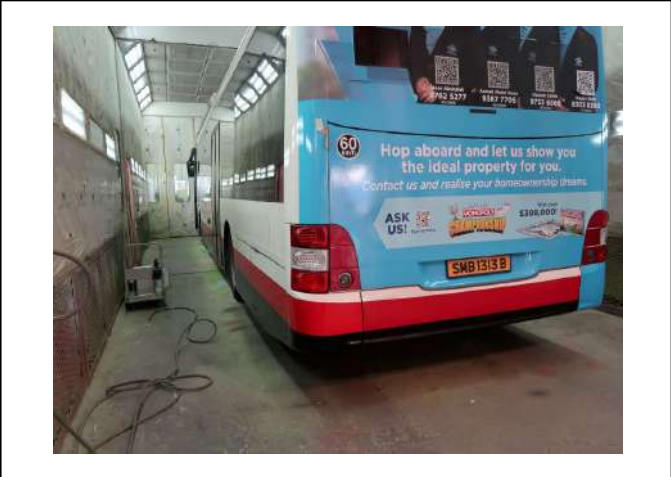

PHOTOGRAPHS FOR VEHICLE NO. SMB 1313B

RE-INSPECTION

National Assessment Centre Services

51 Ubi Ave 1 #01-25 Paya Ubi Industrial Park, Singapore 408933

TEL: 6841 0055 FAX: 6841 6315

Reg. No: 52983356E GST Reg. No. 20-0405911-H