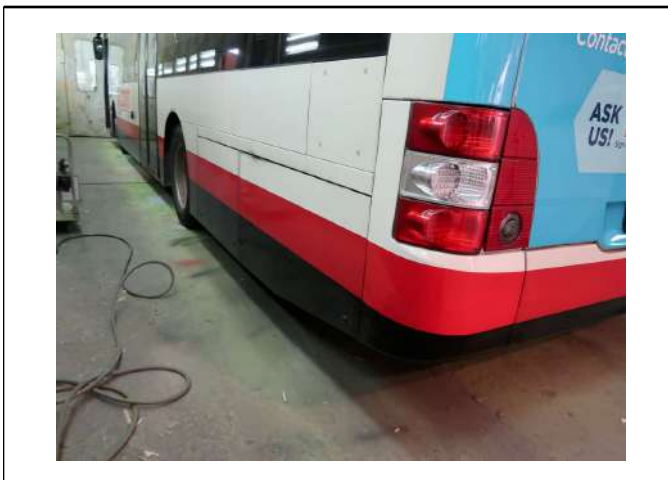

PHOTOGRAPHS FOR VEHICLE NO. SMB 1313B

RE-INSPECTION

National Assessment Centre Services

51 Ubi Ave 1 #01-25 Paya Ubi Industrial Park, Singapore 408933

TEL: 6841 0055 FAX: 6841 6315

Reg. No: 52983356E GST Reg. No. 20-0405911-H