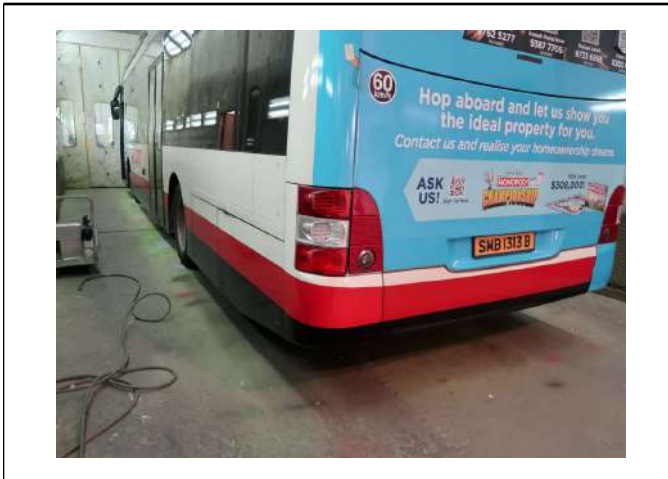

PHOTOGRAPHS FOR VEHICLE NO. SMB 1313B

RE-INSPECTION

National Assessment Centre Services

51 Ubi Ave 1 #01-25 Paya Ubi Industrial Park, Singapore 408933

TEL: 6841 0055 FAX: 6841 6315

Reg. No: 52983356E GST Reg. No. 20-0405911-H