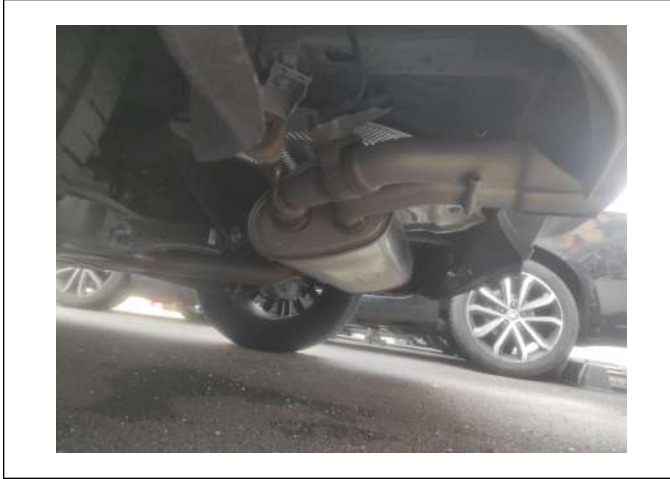

LKK Auto Consultants Pte Ltd

51 Ubi Ave 1 #01-25 Paya Ubi Industrial Park, Singapore 408933

TEL: 6256 3561 FAX: 6256 4315

Reg. No: 199607198R GST Reg. No. 19-9607198-R