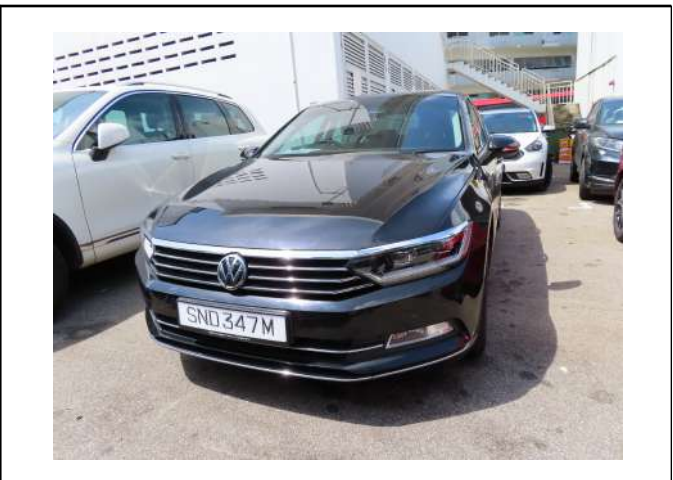

LKK Auto Consultants Pte Ltd

51 Ubi Ave 1 #01-25 Paya Ubi Industrial Park, Singapore 408933

TEL: 6256 3561 FAX: 6256 4315

Reg. No: 199607198R GST Reg. No. 19-9607198-R

PHOTOGRAPHS FOR VEHICLE NO. SND 347M

INSPECTION