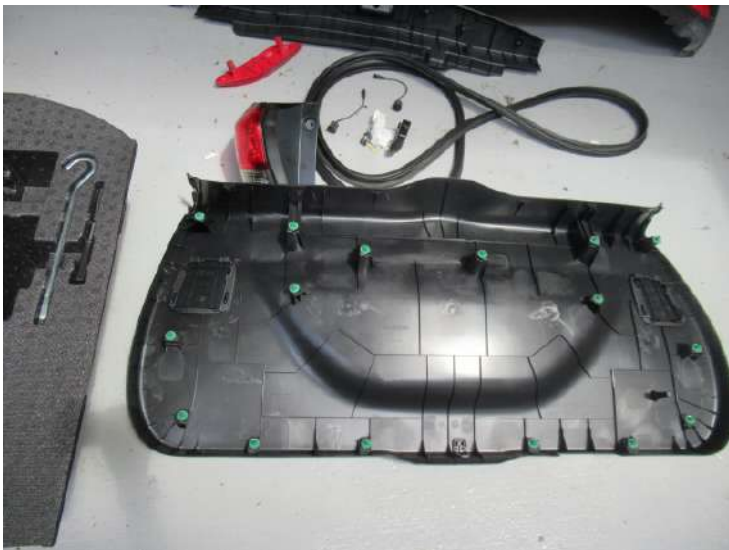

LKK Auto Consultants Pte Ltd

51 Ubi Ave 1 #01-25 Paya Ubi Industrial Park, Singapore 408933

TEL: 6256 3561 FAX: 6256 4315

Reg. No: 199607198R GST Reg. No. 19-9607198-R

PHOTOGRAPHS FOR VEHICLE NO. SMK 3531C

RE-INSPECTION