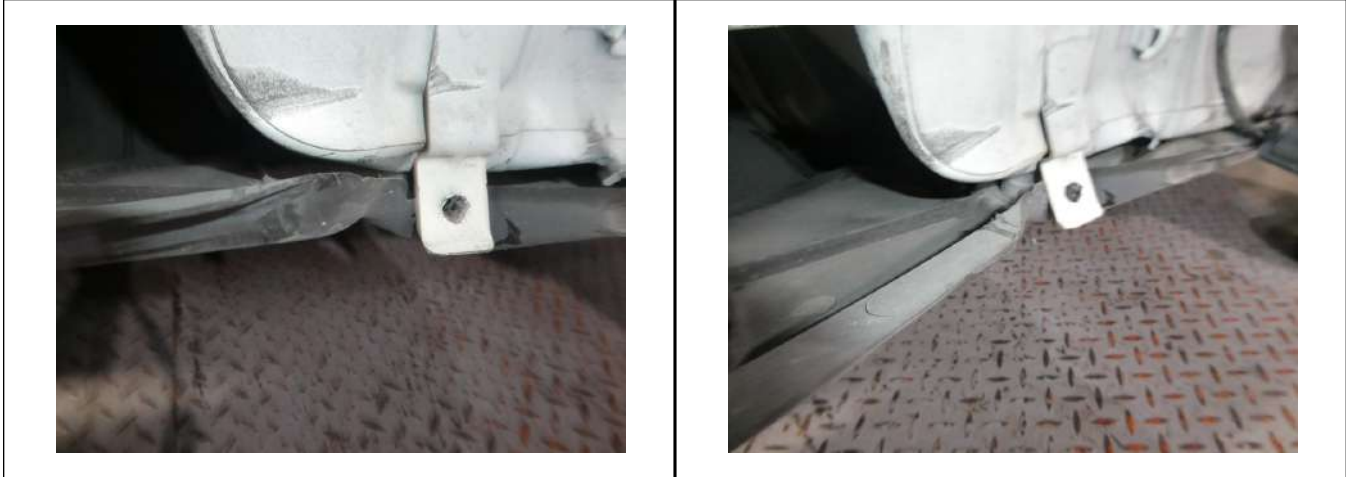

LKK Auto Consultants Pte Ltd

51 Ubi Ave 1 #01-25 Paya Ubi Industrial Park, Singapore 408933

TEL: 6256 3561 FAX: 6256 4315

Reg. No: 199607198R GST Reg. No. 19-9607198-R