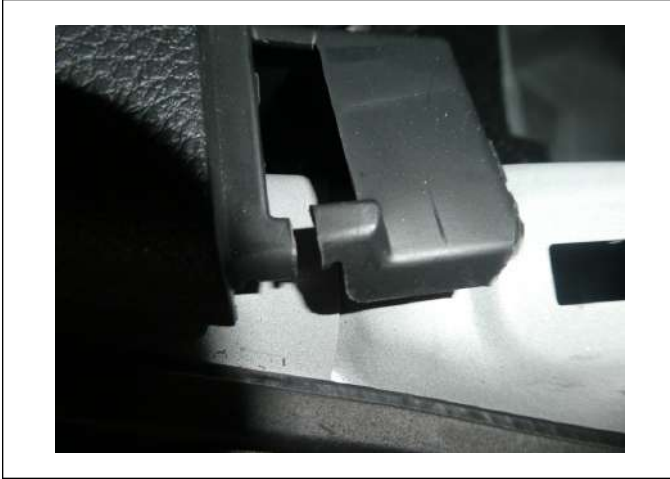

LKK Auto Consultants Pte Ltd

51 Ubi Ave 1 #01-25 Paya Ubi Industrial Park, Singapore 408933

TEL: 6256 3561 FAX: 6256 4315

Reg. No: 199607198R GST Reg. No. 19-9607198-R