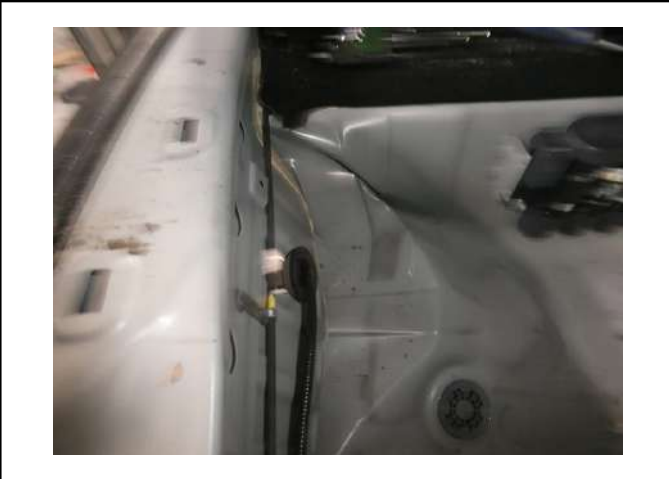

LKK Auto Consultants Pte Ltd

51 Ubi Ave 1 #01-25 Paya Ubi Industrial Park, Singapore 408933

TEL: 6256 3561 FAX: 6256 4315

Reg. No: 199607198R GST Reg. No. 19-9607198-R