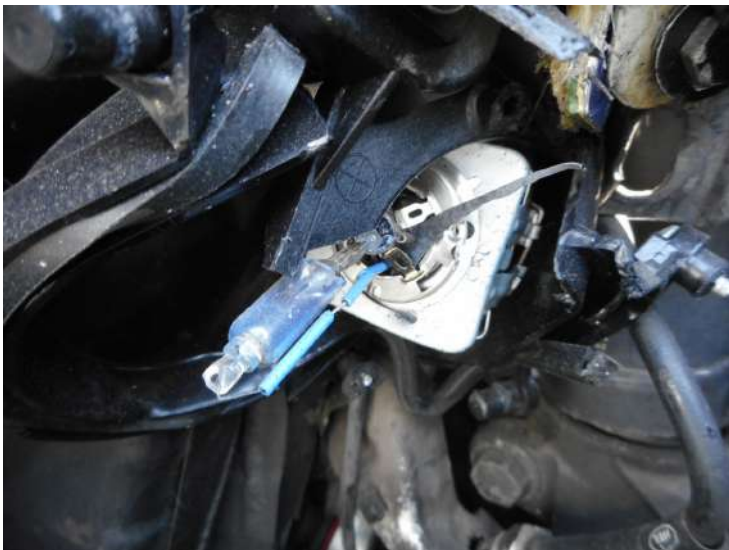

LKK Auto Consultants Pte Ltd

51 Ubi Ave 1 #01-25 Paya Ubi Industrial Park, Singapore 408933

TEL: 6256 3561 FAX: 6256 4315

Reg. No: 199607198R GST Reg. No. 19-9607198-R