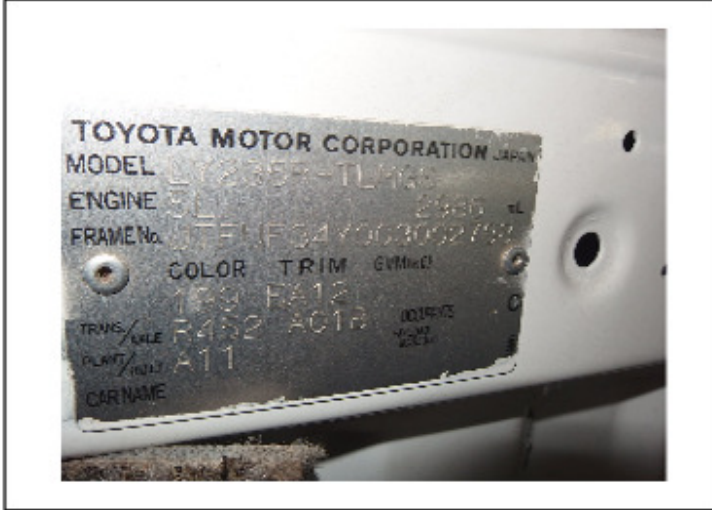

LKK Auto Consultants Pte Ltd

51 Ubi Ave 1 #01-25 Paya Ubi Industrial Park, Singapore 408933

TEL: 6256 3561 FAX: 6256 4315

Reg. No: 199607198R GST Reg. No. 19-9607198-R

PHOTOGRAPHS FOR VEHICLE NO. GX 8232K

INSPECTION