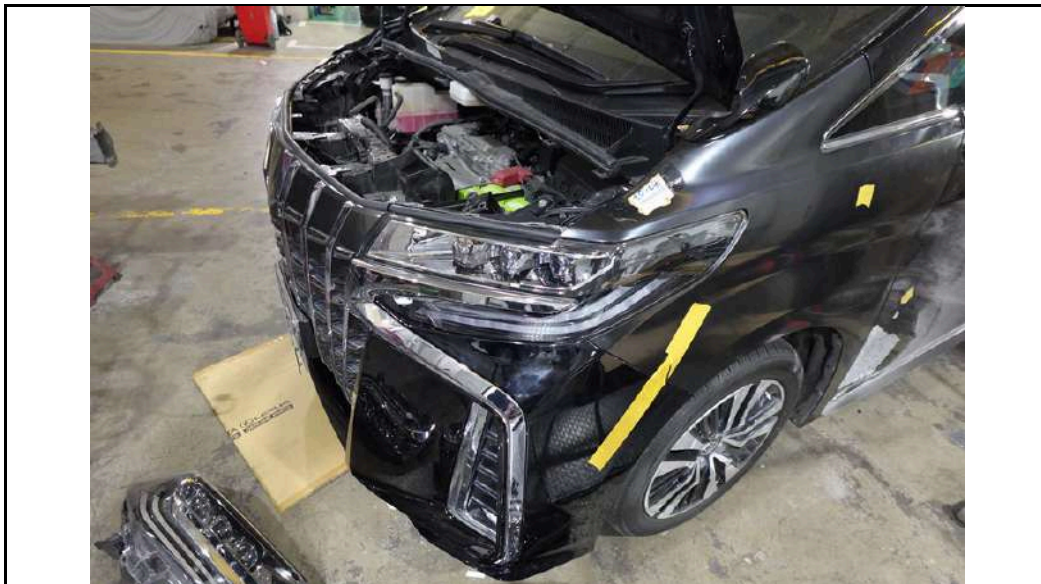

PHOTOGRAPHS FOR VEHICLE NO. : SNJ 8969J

PHOTOGRAPHS FOR VEHICLE NO. : SNJ 8969J

PHOTOGRAPHS FOR VEHICLE NO. : SNJ 8969J

PHOTOGRAPHS FOR VEHICLE NO. : SNJ 8969J

LKK Auto Consultants Pte Ltd

51 Ubi Ave 1 #01-25 Paya Ubi Industrial Park,
Singapore 408933
TEL: 6256 3561 FAX: 6256 4315
Reg. No: 199607198R GST Reg. No.
19-9607198-R