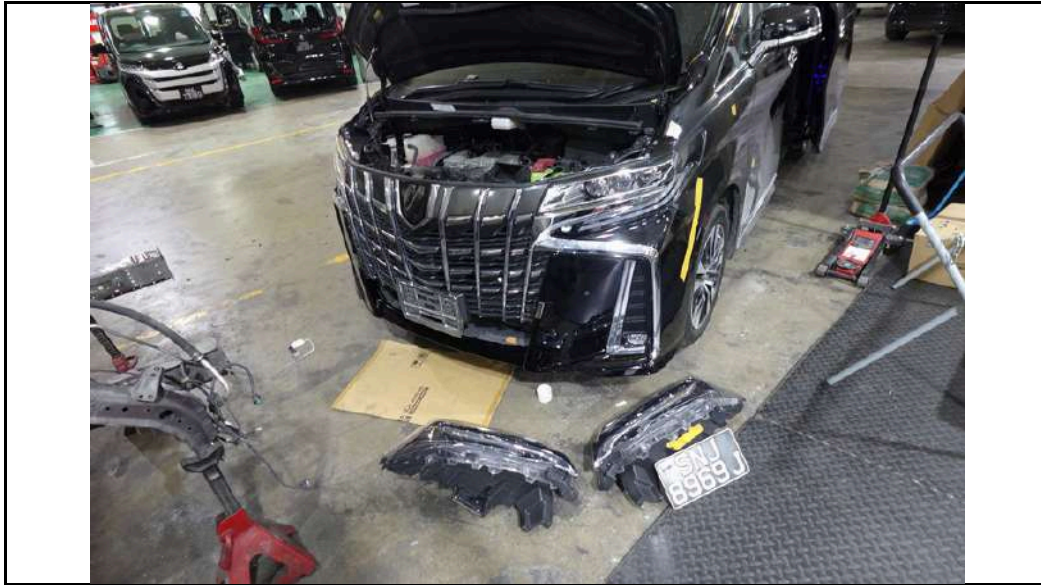

PHOTOGRAPHS FOR VEHICLE NO. : SNJ 8969J

PHOTOGRAPHS FOR VEHICLE NO. : SNJ 8969J

PHOTOGRAPHS FOR VEHICLE NO. : SNJ 8969J

PHOTOGRAPHS FOR VEHICLE NO. : SNJ 8969J

LKK Auto Consultants Pte Ltd

51 Ubi Ave 1 #01-25 Paya Ubi Industrial Park,
Singapore 408933
TEL: 6256 3561 FAX: 6256 4315
Reg. No: 199607198R GST Reg. No.
19-9607198-R