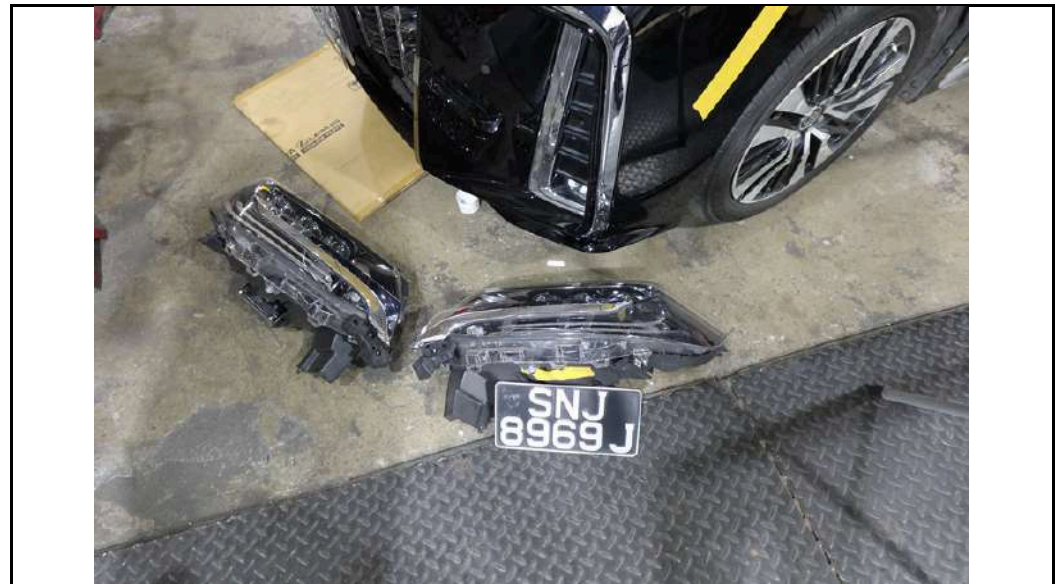

PHOTOGRAPHS FOR VEHICLE NO. : SNJ 8969J

PHOTOGRAPHS FOR VEHICLE NO. : SNJ 8969J

PHOTOGRAPHS FOR VEHICLE NO. : SNJ 8969J

PHOTOGRAPHS FOR VEHICLE NO. : SNJ 8969J

LKK Auto Consultants Pte Ltd

51 Ubi Ave 1 #01-25 Paya Ubi Industrial Park,
Singapore 408933
TEL: 6256 3561 FAX: 6256 4315
Reg. No: 199607198R GST Reg. No.
19-9607198-R