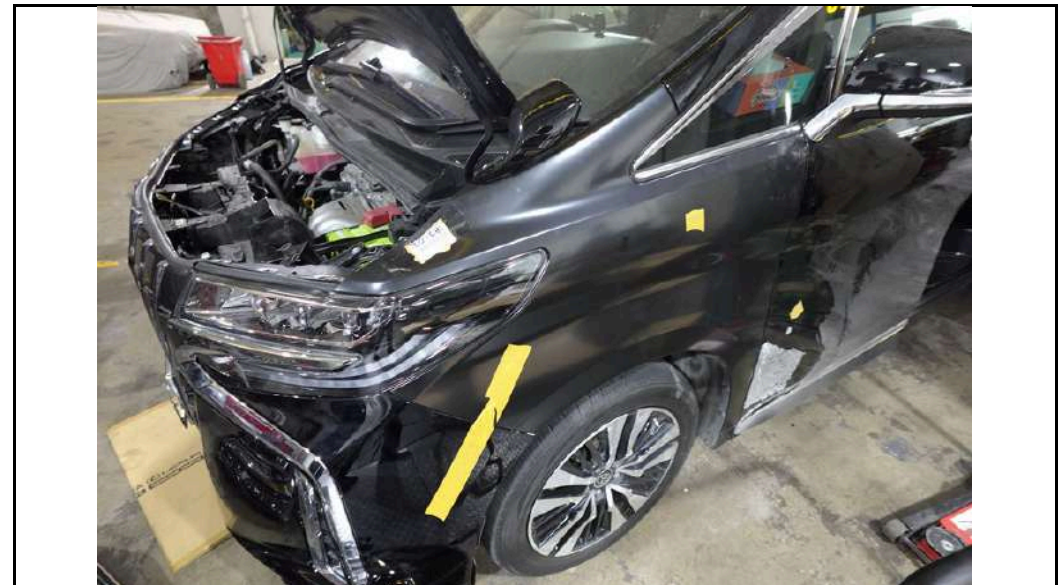

PHOTOGRAPHS FOR VEHICLE NO. : SNJ 8969J

PHOTOGRAPHS FOR VEHICLE NO. : SNJ 8969J

PHOTOGRAPHS FOR VEHICLE NO. : SNJ 8969J

PHOTOGRAPHS FOR VEHICLE NO. : SNJ 8969J

LKK Auto Consultants Pte Ltd

51 Ubi Ave 1 #01-25 Paya Ubi Industrial Park,
Singapore 408933
TEL: 6256 3561 FAX: 6256 4315
Reg. No: 199607198R GST Reg. No.
19-9607198-R