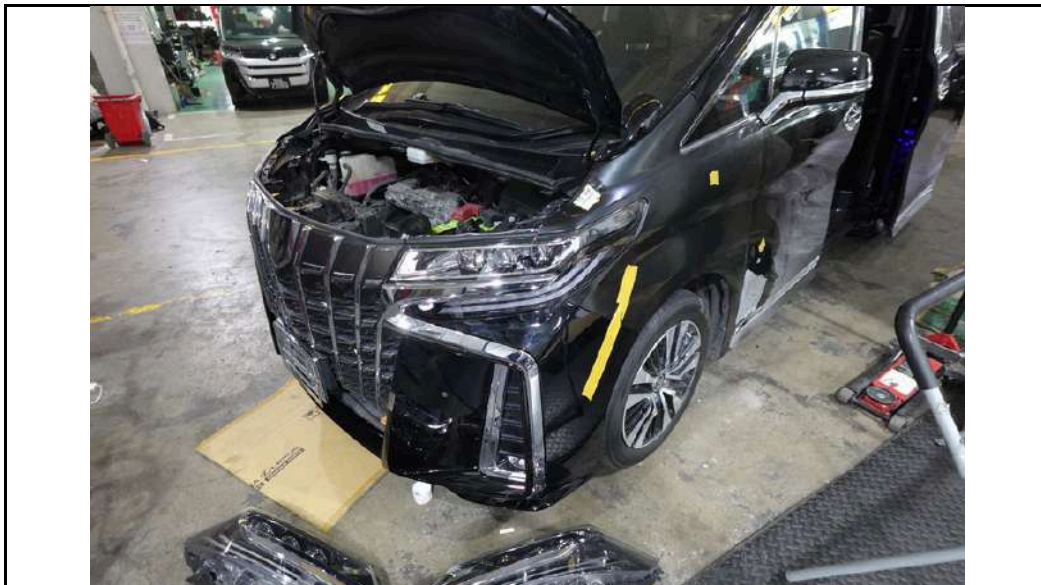

PHOTOGRAPHS FOR VEHICLE NO. : SNJ 8969J

PHOTOGRAPHS FOR VEHICLE NO. : SNJ 8969J

PHOTOGRAPHS FOR VEHICLE NO. : SNJ 8969J

PHOTOGRAPHS FOR VEHICLE NO. : SNJ 8969J

LKK Auto Consultants Pte Ltd

51 Ubi Ave 1 #01-25 Paya Ubi Industrial Park,
Singapore 408933
TEL: 6256 3561 FAX: 6256 4315
Reg. No: 199607198R GST Reg. No.
19-9607198-R