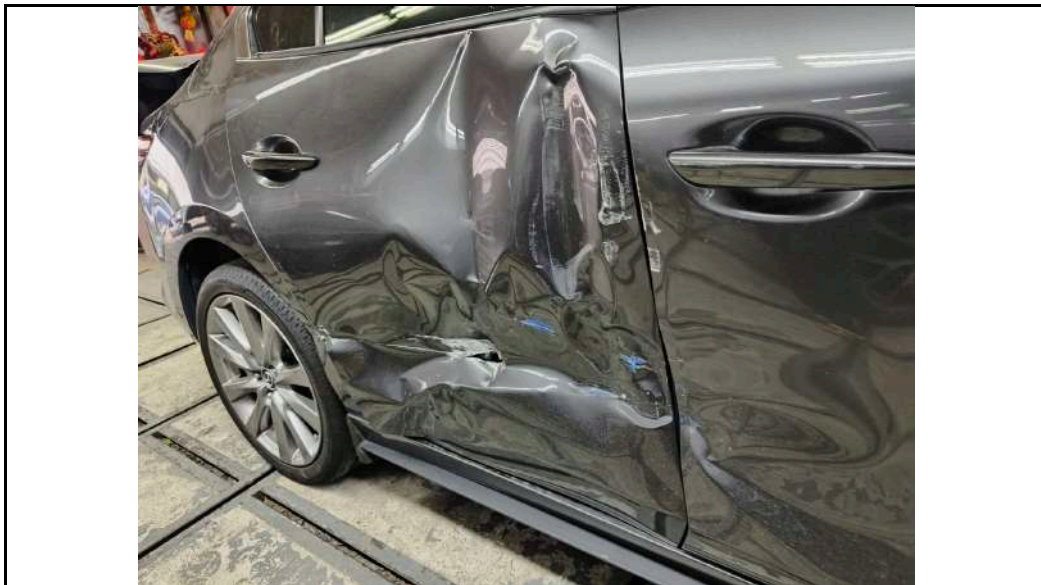

INSPECTION PHOTOS (Page 3 of 22)

PHOTOGRAPHS FOR VEHICLE NO. : SJW 1999Y

PHOTOGRAPHS FOR VEHICLE NO. : SJW 1999Y

PHOTOGRAPHS FOR VEHICLE NO. : SJW 1999Y

LKK Auto Consultants Pte Ltd

51 Ubi Ave 1 #01-25 Paya Ubi Industrial Park,
Singapore 408933
TEL: 6256 3561 FAX: 6256 4315
Reg. No: 199607198R GST Reg. No.
19-9607198-R